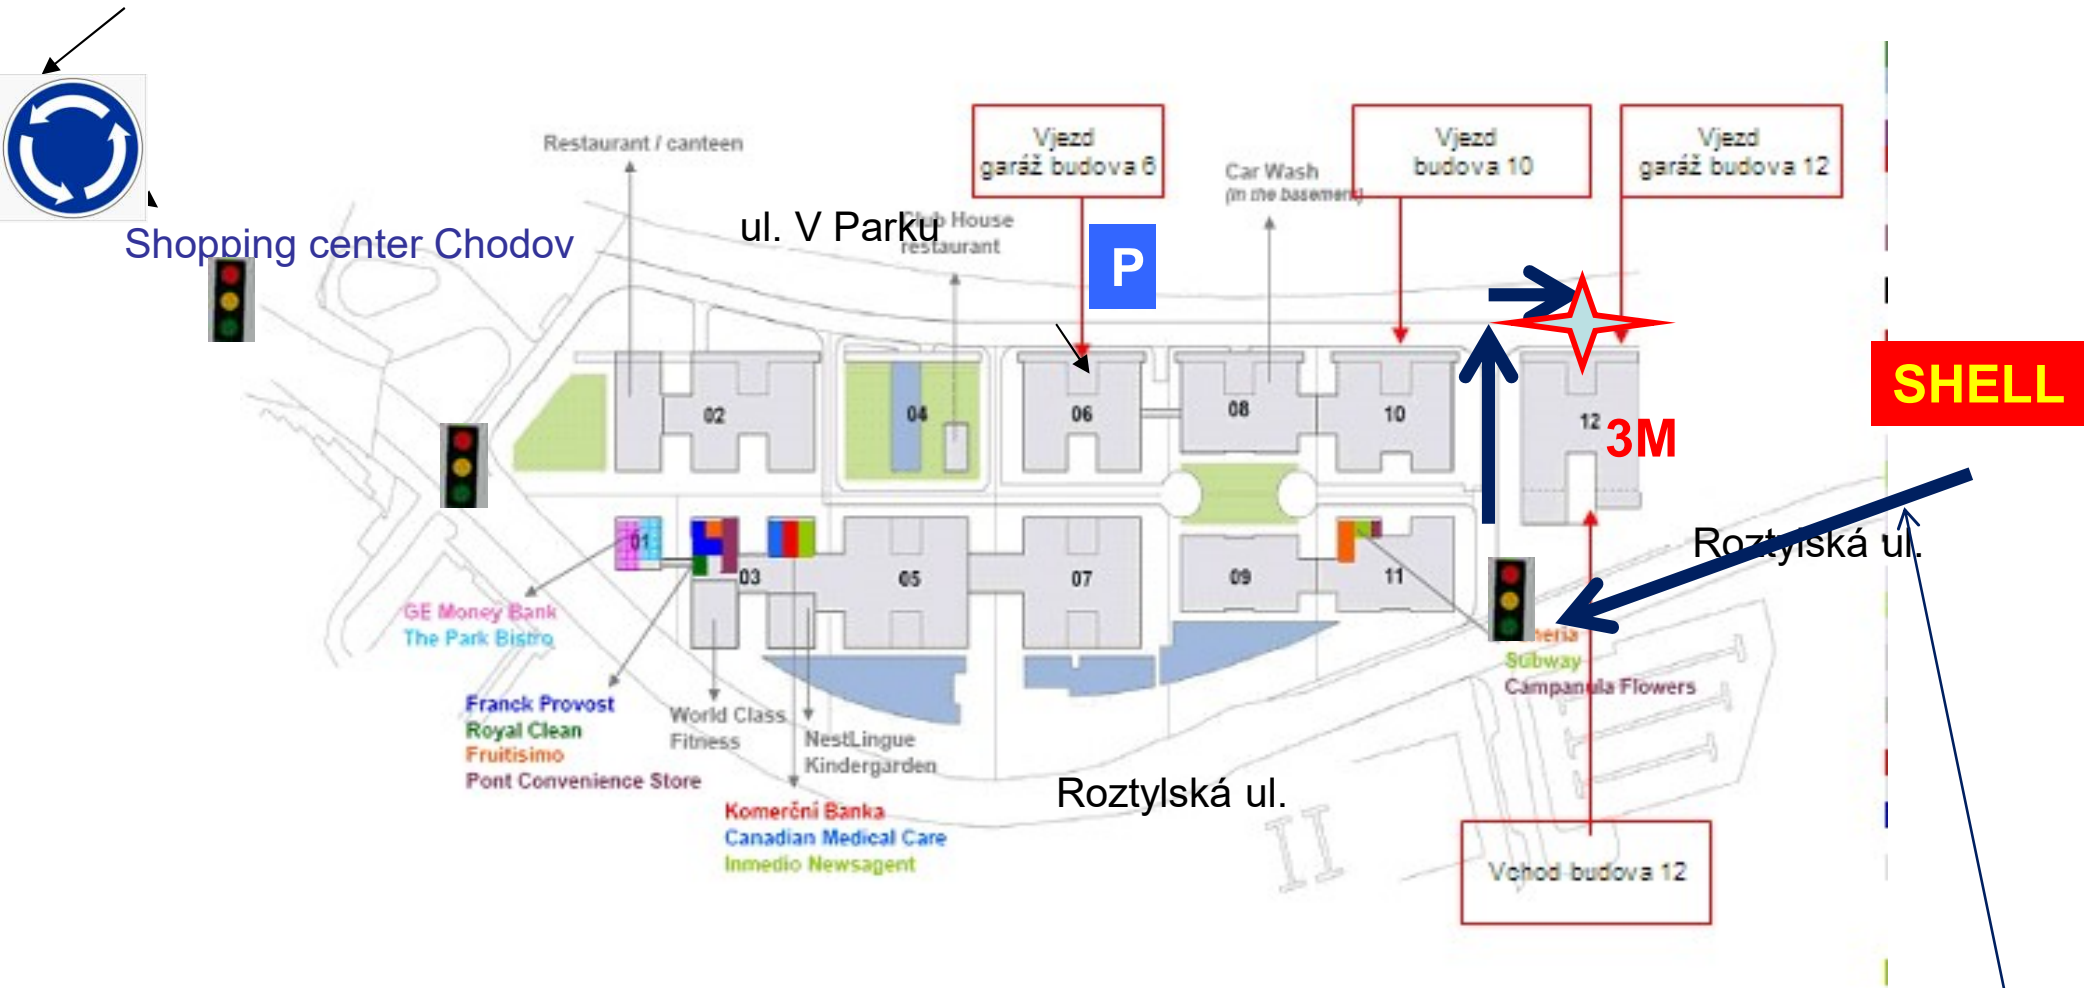

Detail of business zone V Parku

Direction from Prague center (exit **2B Chodov**), follow black arrow and park in building 6 (parking for visitors), on the base floor You will find 3M Innovation Center

Shopping center Chodov

SHELL

3M

Rožtylská ul.

Rožtylská ul.

Vchod budova 12

Detail of business zone V Parku

Direction from Brno (exit **2A Chodov**) , follow the black arrow, park in building 6 (parking for visitors), in basement floor
 You can find 3M Innovation center.