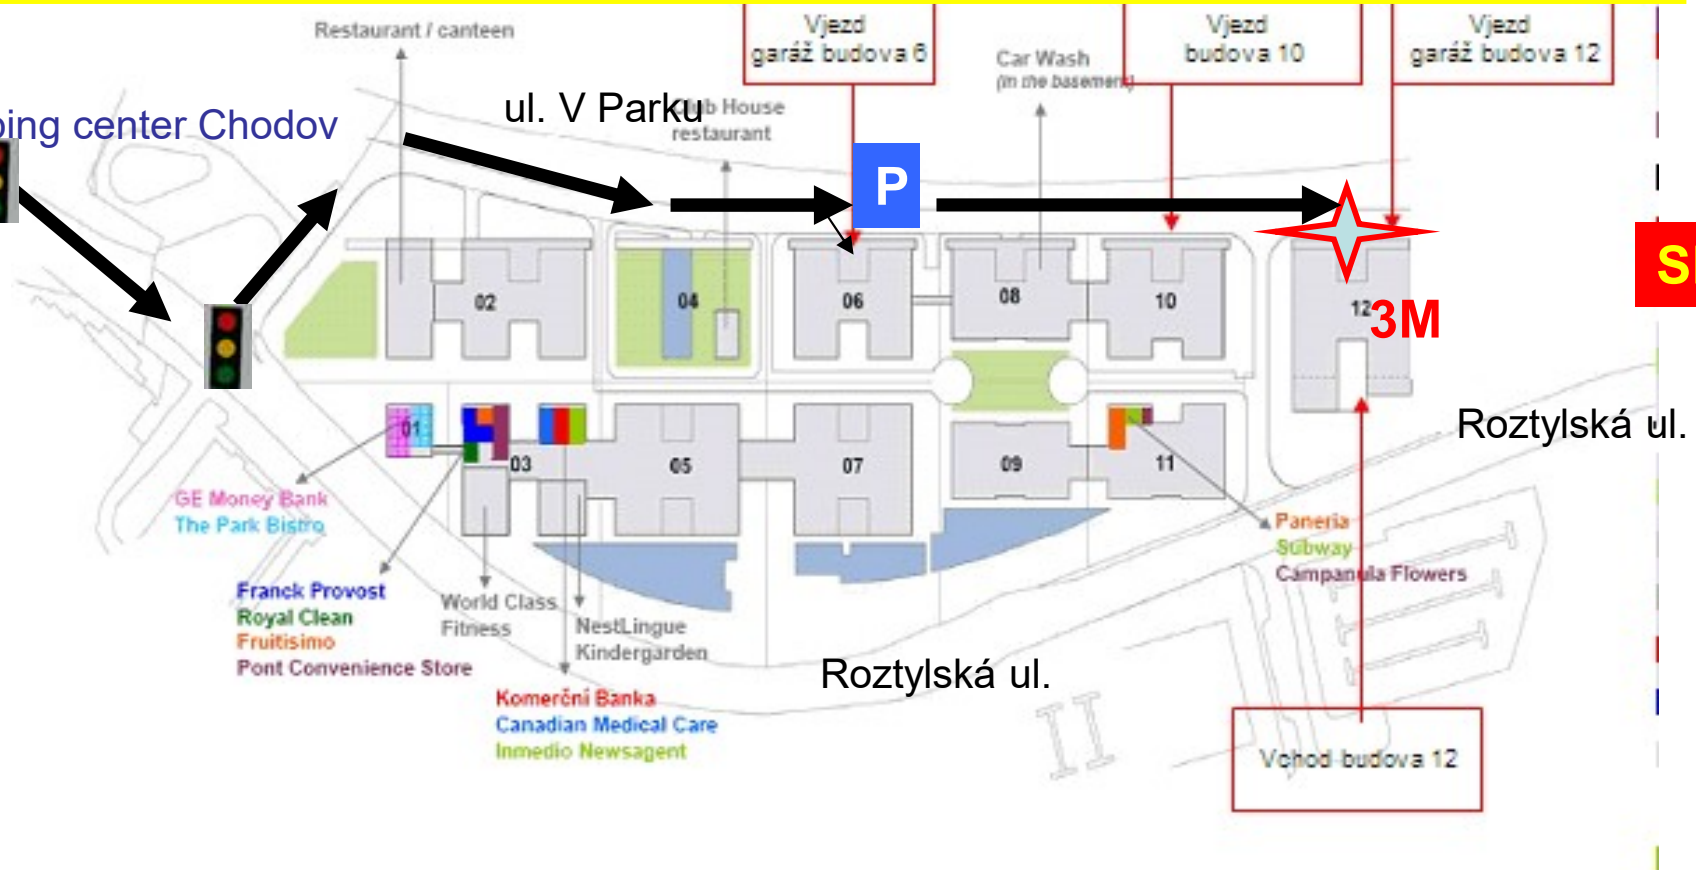

Detail of business zone V Parku

Direction from Prague center (exit **2B Chodov**), follow black arrow and park in building 6 (parking for visitors), on the base floor You will find 3M Innovation Center

Shopping center Chodov

SHELL

3M

Rožtylská ul.

Rožtylská ul.

Vchod budova 12

Detail of business zone V Parku

Direction from Brno (exit **2A Chodov**) , follow the black arrow, park in building 6 (parking for visitors), in basement floor
 You can find 3M Innovation center.